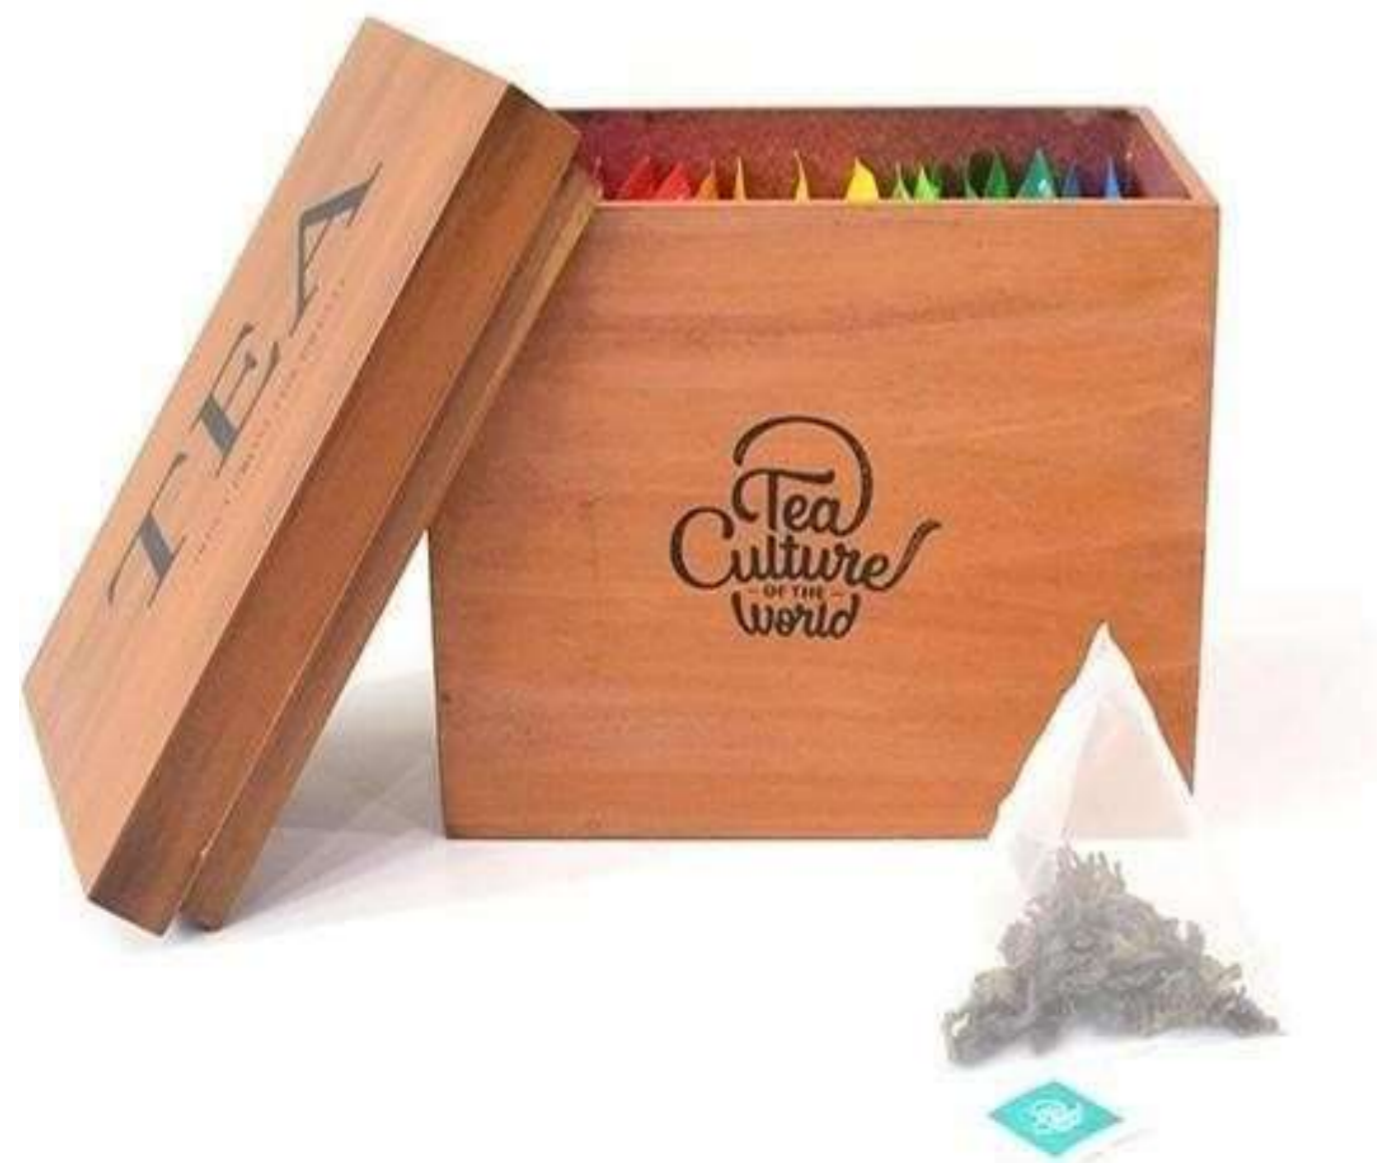

MRP-₹2000

FABULOUS FOUR

TEA LOVE IN A
BOTTLE

Fabulous Four - 4 Test Tubes

Net Weight of Tea per Test Tube – 15-17gms Total Net Weight of Tea- 60gms

Actual Weight of Box with Test Tubes- 364gms

-MRP 1500 INR