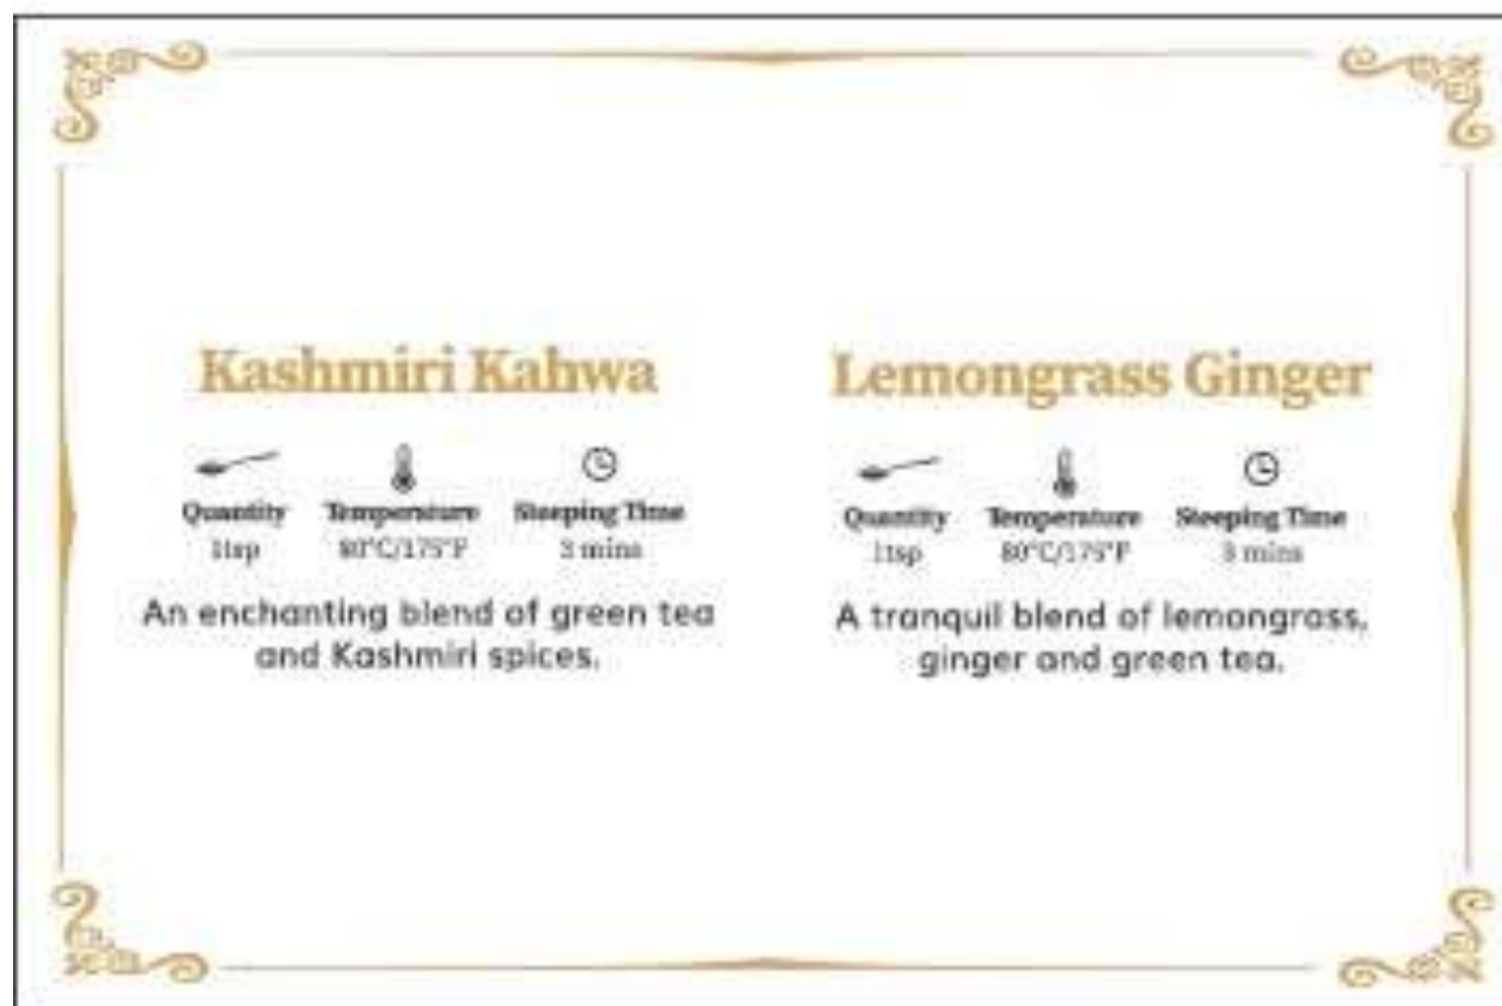

Instruction Cards & Inside Tea Quote

*A Cup Of Tea Is An Excuse
To Share Great Thoughts
With Great Minds.*