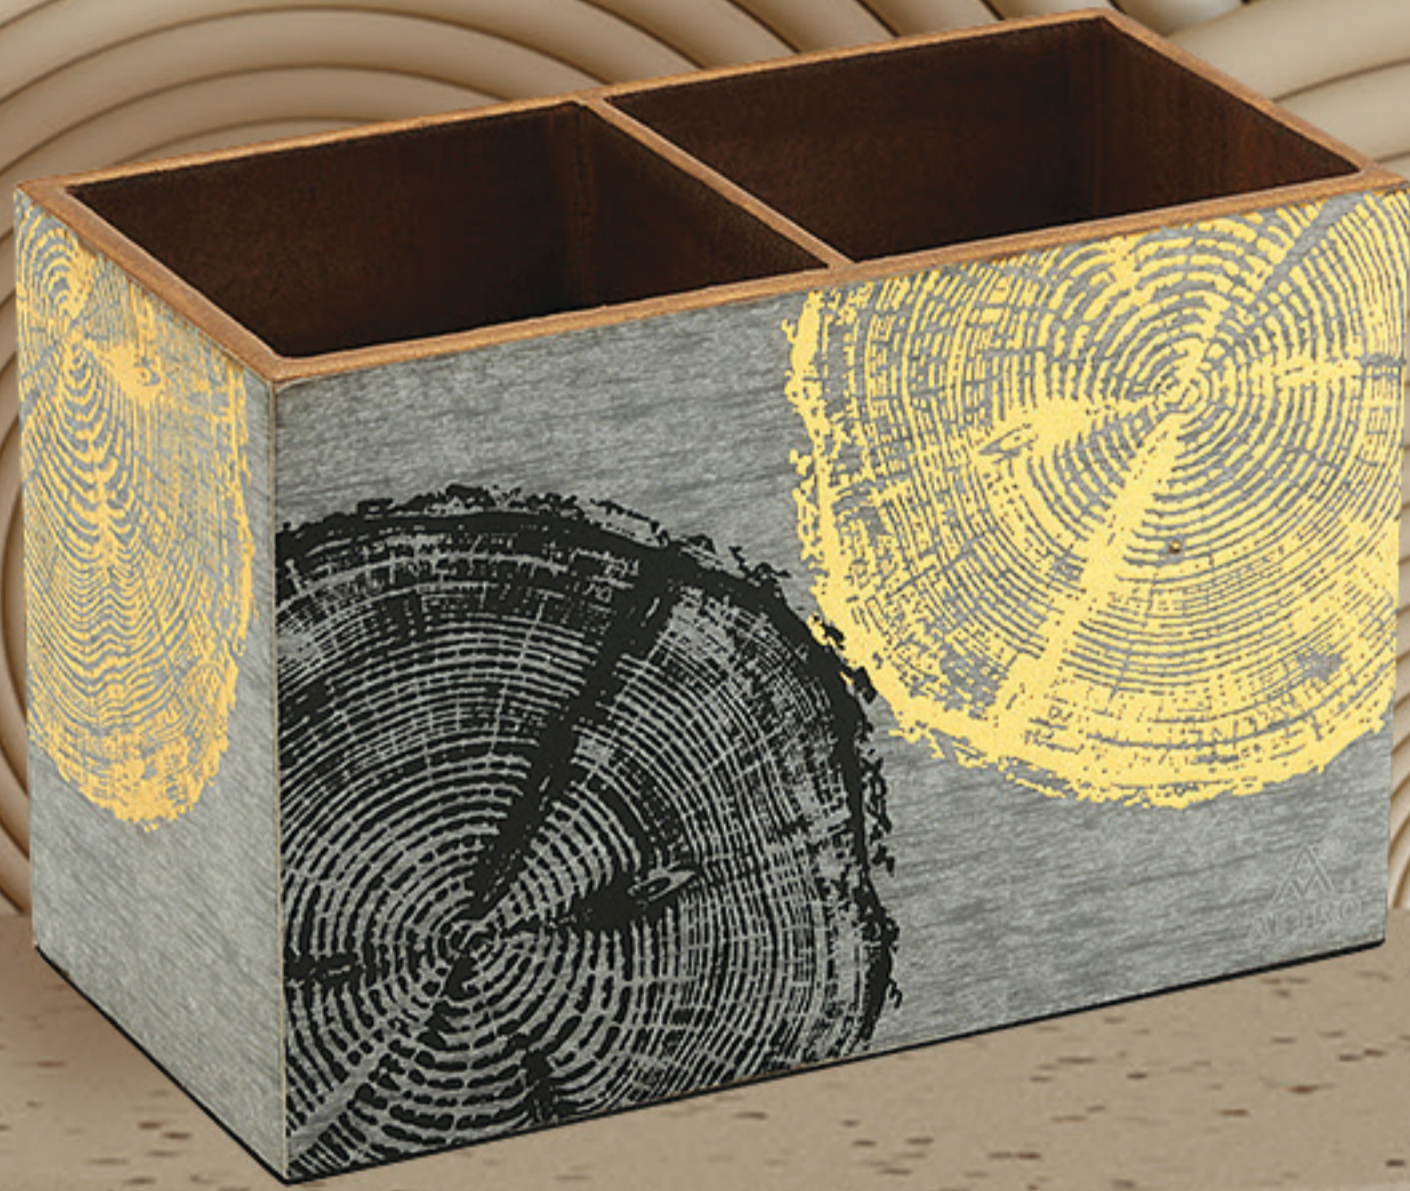

W' DECOR

Wooden Cutlery Holder (2 Divider)

- Circle Gold **Product Code:** AWGC085 **MRP:** Rs. 999
- Rainbow Gold **Product Code:** AWGC084 **MRP:** Rs. 999
- Marble Gold **Product Code:** AWGC086 **MRP:** Rs. 999
- Peacock Gold **Product Code:** AWGC087 **MRP:** Rs. 999