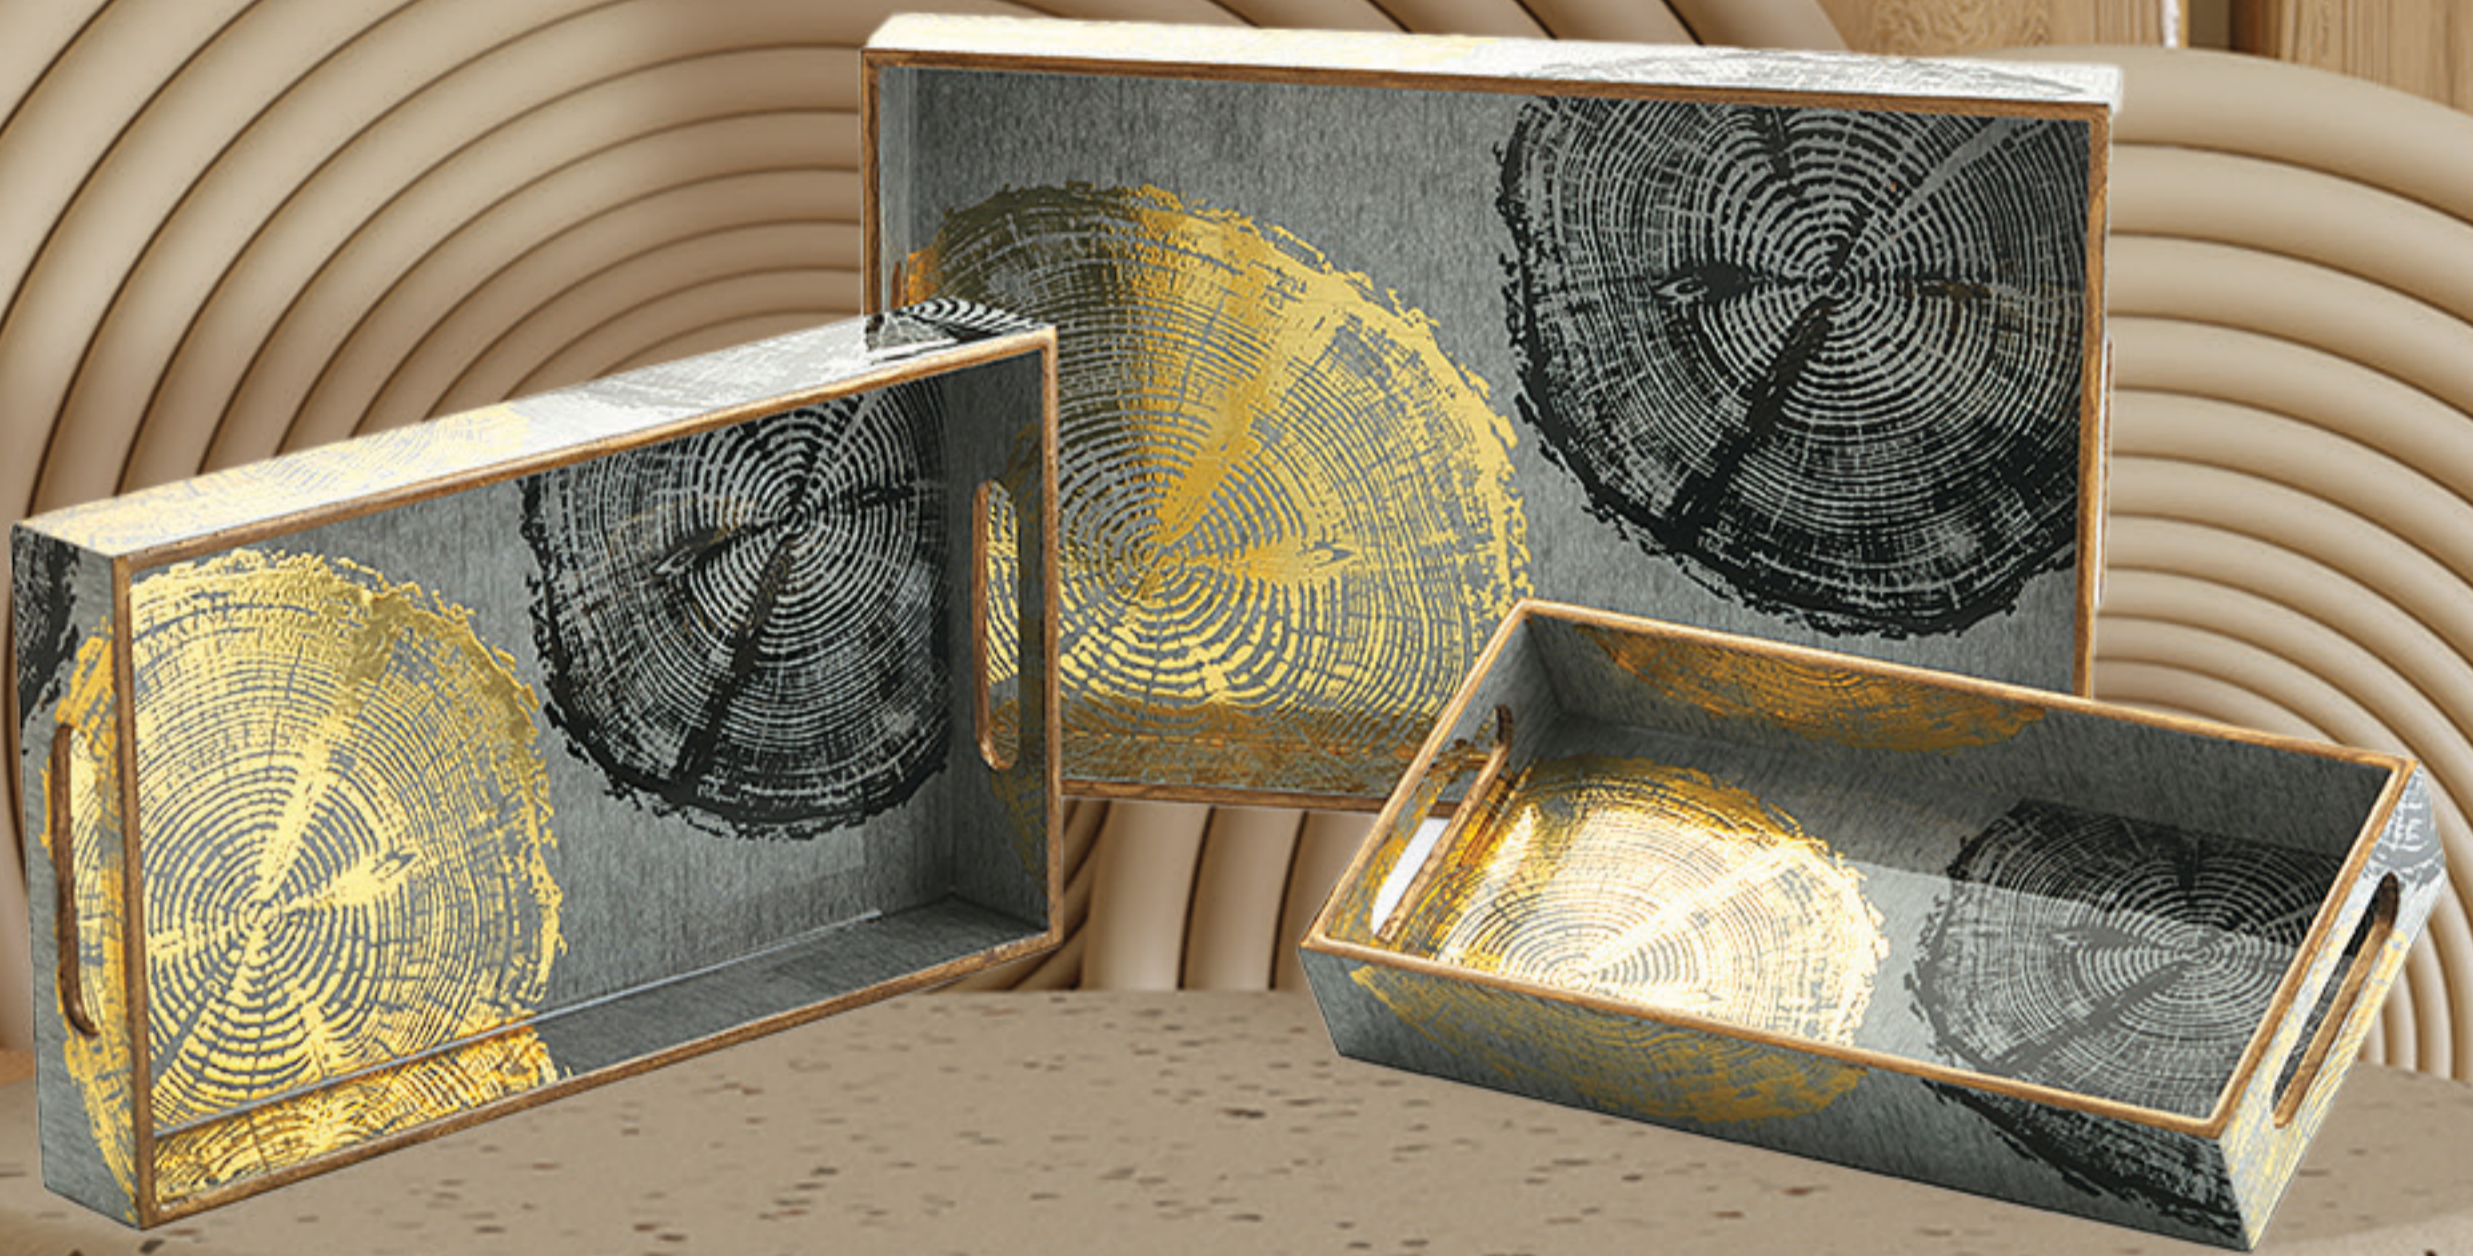

W' DECOR

Wooden 3pc Set Tray Rectangular

- Circle Gold **Product Code:** AWGC101 **MRP:** Rs. 3399
- Rainbow Gold **Product Code:** AWGC100 **MRP:** Rs. 3399
- Marble Gold **Product Code:** AWGC102 **MRP:** Rs. 3399
- Peacock Gold **Product Code:** AWGC103 **MRP:** Rs. 3399